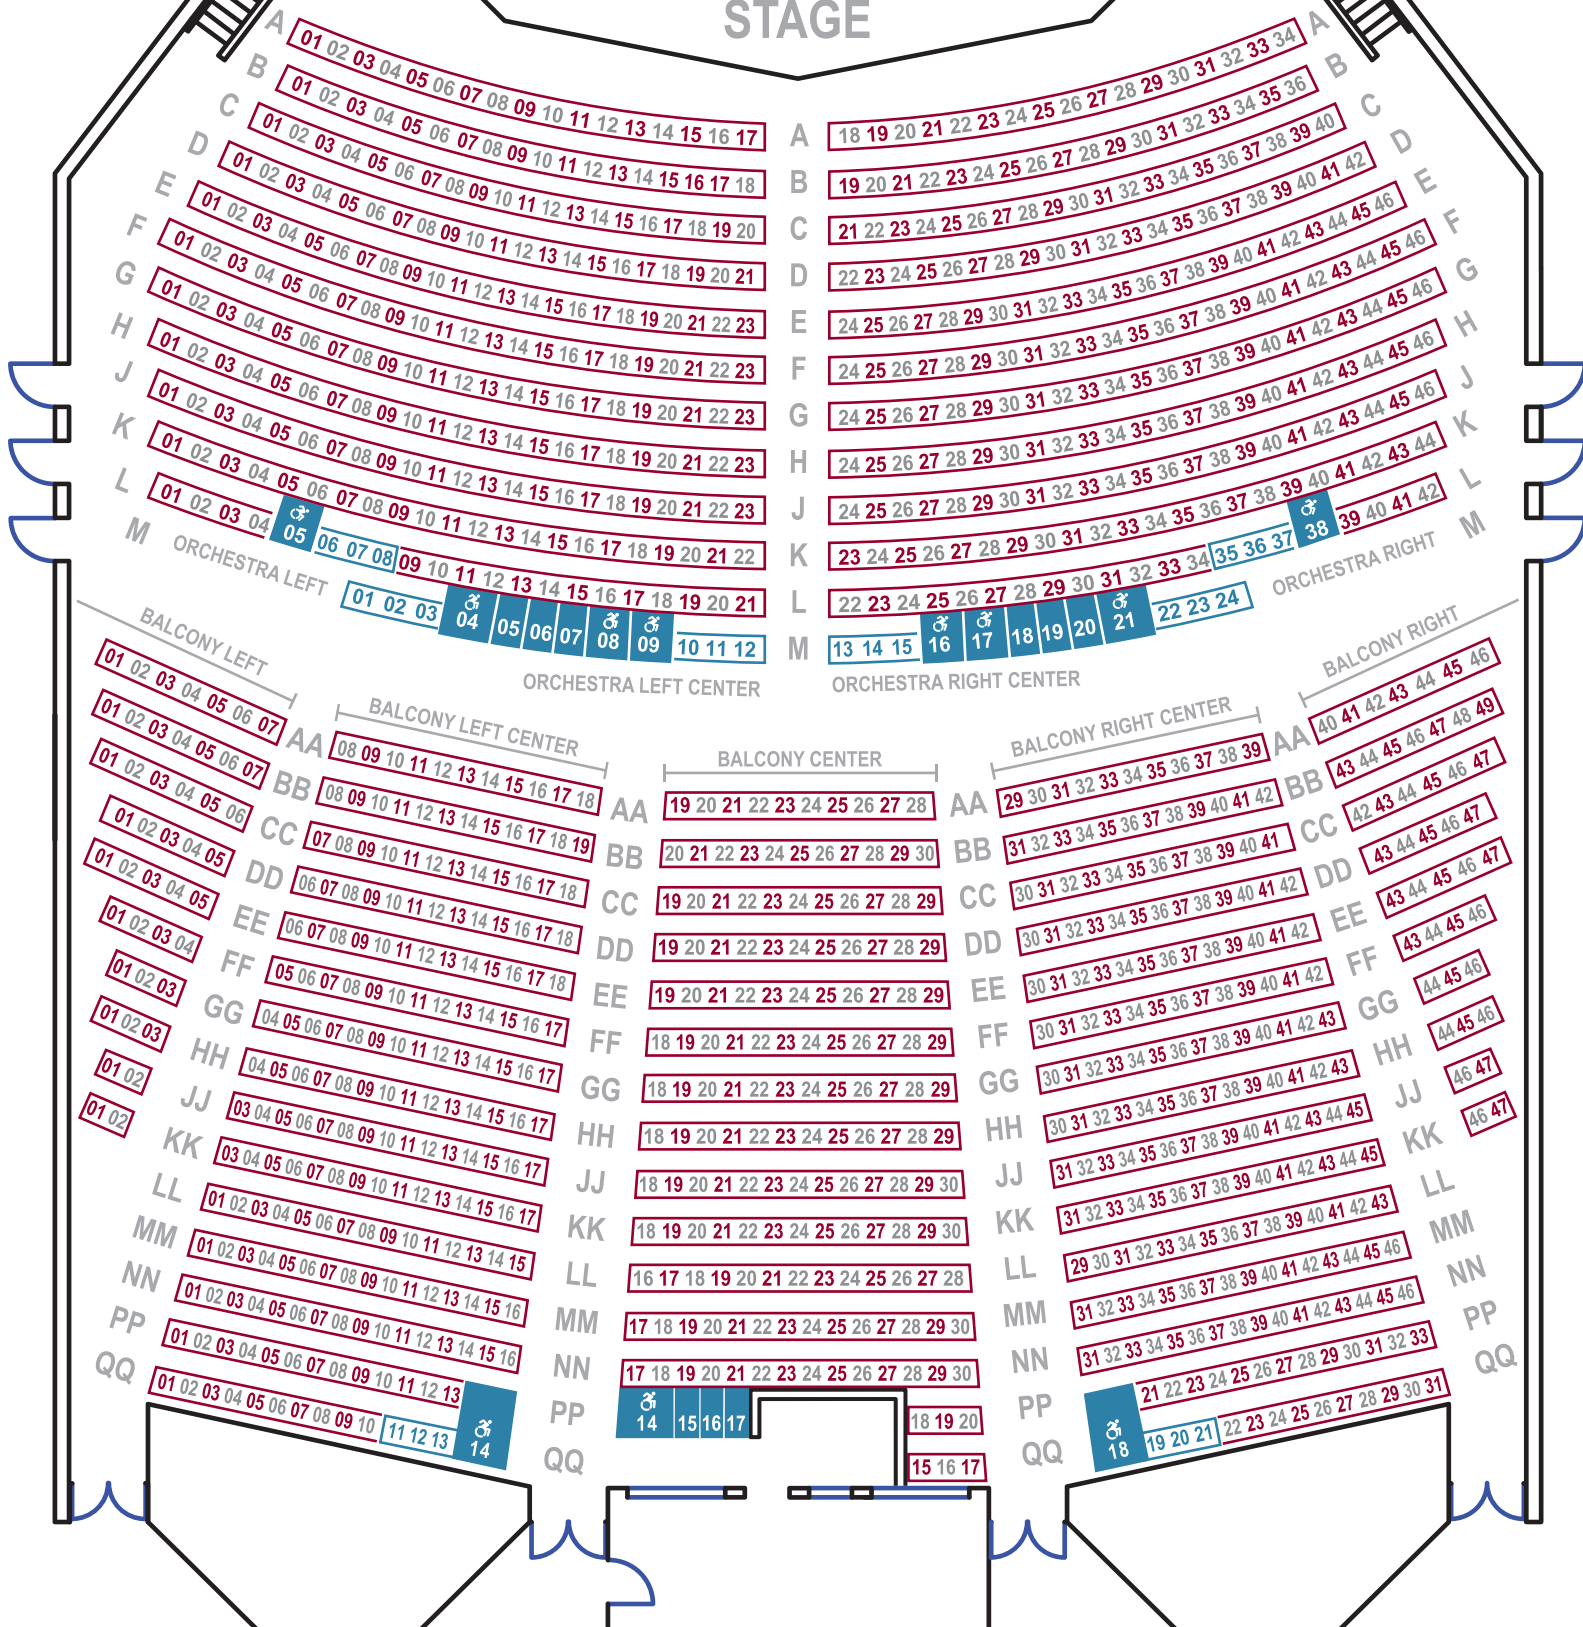

Schuler

Performing Arts Center

STAGE

ADA Companion Seating - Attendees purchasing an accessible seat must be able to purchase up to three (3) concurrent companion seats.